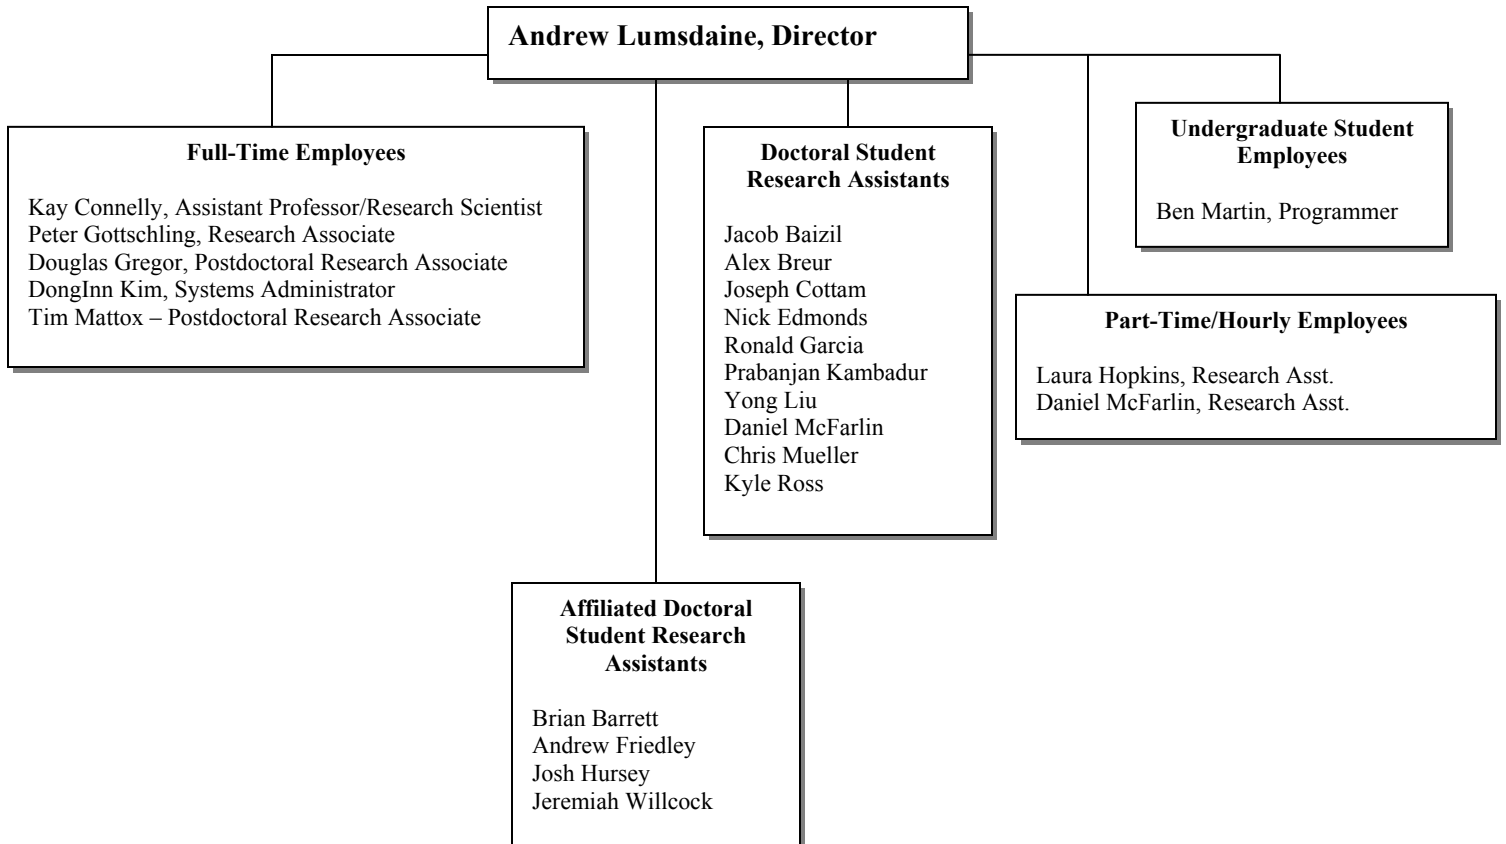

Advanced Network Management Lab

Community Grids Lab

Knowledge Acquisition and Projection Lab

Open Systems Lab

Visualization and Interactive Spaces Lab

PTL Fellows

Dr. Katy Borner, Assistant Professor of Information Science, Adjunct Assistant Professor of Informatics, Indiana University

Dr. David M. Kocejka, Associate Dean for Research, School of HPER, Indiana University

Dr. Sean Mooney, Assistant Professor, Department of Medical and Molecular Genetics, Indiana University School of Medicine

Dr. Yvonne Rogers, Professor of Informatics, Indiana University

Dr. Lenore Tedesco, Associate Professor of Geology and Director, Center for Earth and Environment Science, IUPUI