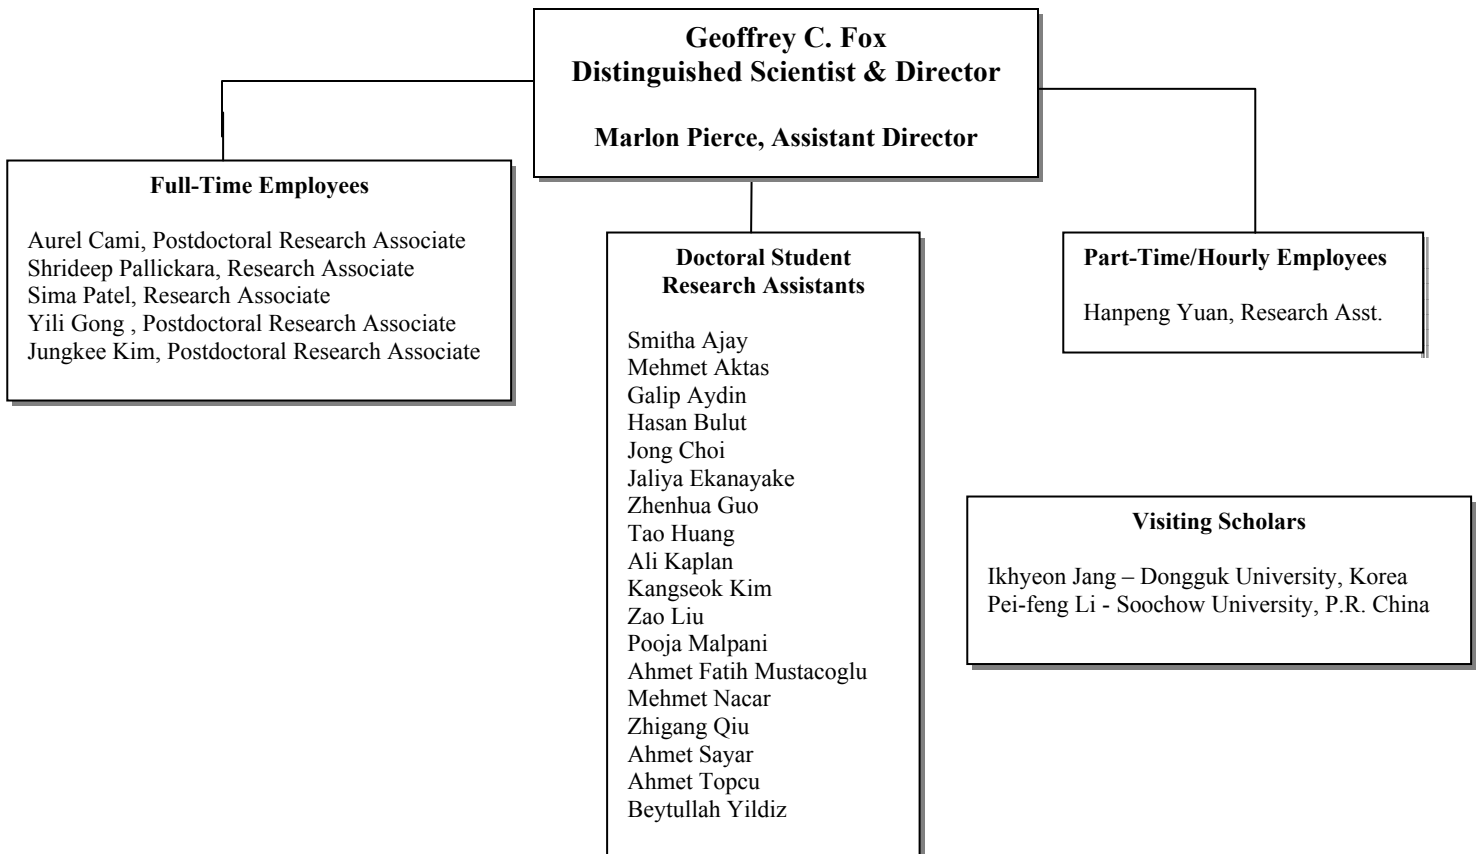

Advanced Network Management Lab

Community Grids Lab

Knowledge Acquisition and Projection Lab

Open Systems Lab

Visualization and Interactive Spaces Lab

PTL Fellows

Dr. Katy Borner, Assistant Professor of Information Science, Adjunct Assistant Professor of Informatics, Indiana University

Dr. David M. Kocejka, Associate Dean for Research, School of HPER, Indiana University

Dr. Sean Mooney, Assistant Professor, Department of Medical and Molecular Genetics, Indiana University School of Medicine

Dr. Yvonne Rogers, Professor of Informatics, Indiana University

Dr. Lenore Tedesco, Associate Professor of Geology and Director, Center for Earth and Environment Science, IUPUI