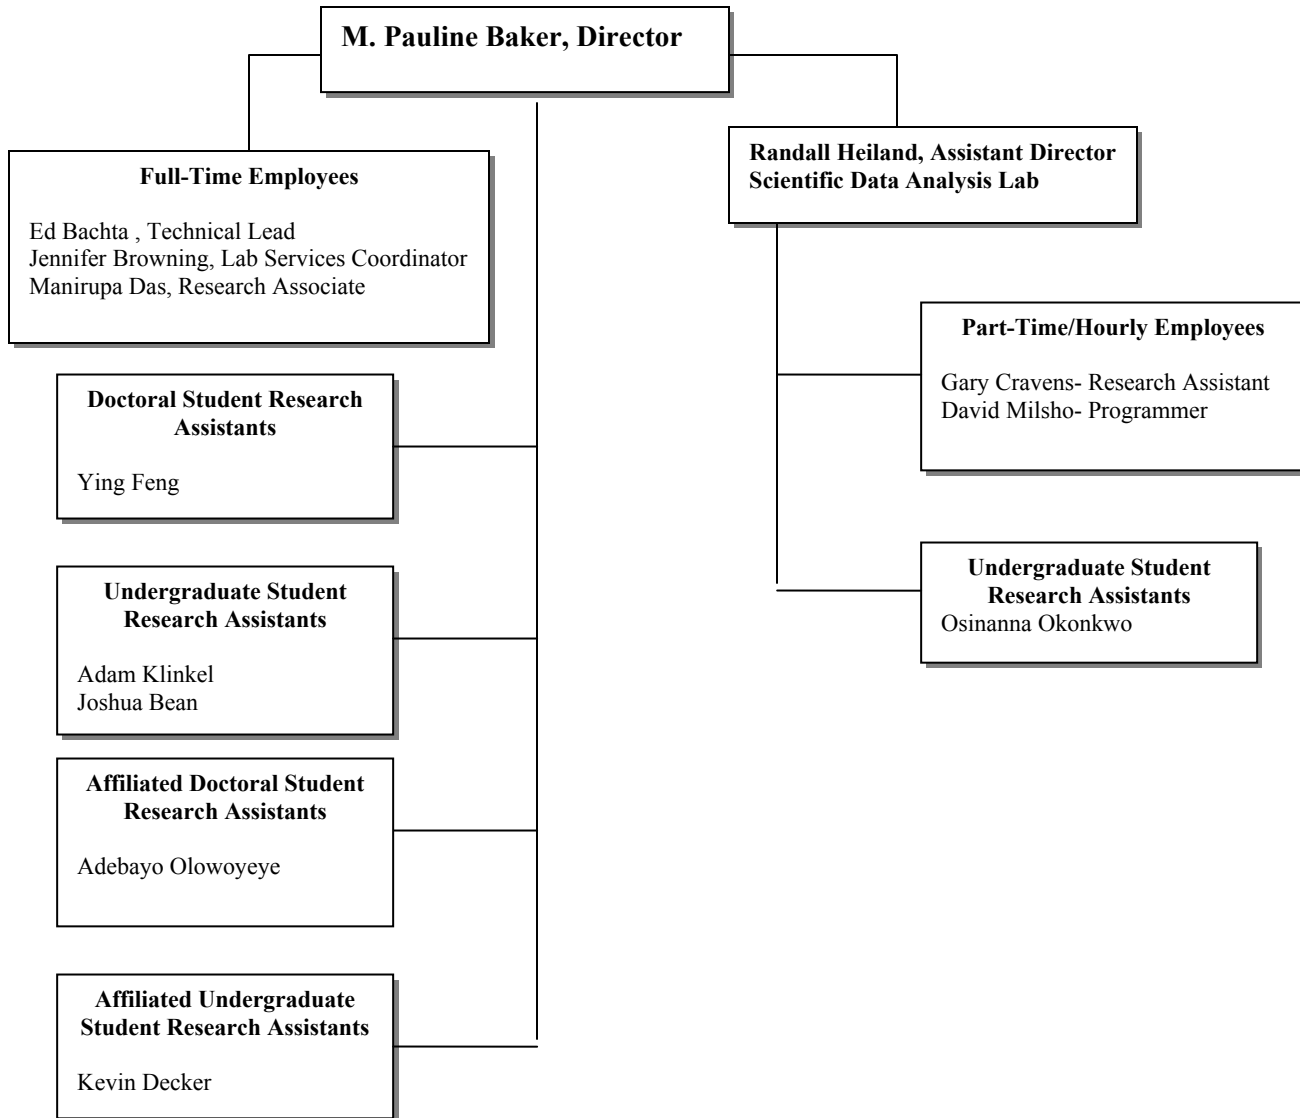

Advanced Network Management Lab

Community Grids Lab

Knowledge Acquisition and Projection Lab

Open Systems Lab

Visualization and Interactive Spaces Lab

PTL Fellows

Dr. Katy Borner, Assistant Professor of Information Science, Adjunct Assistant Professor of Informatics, Indiana University