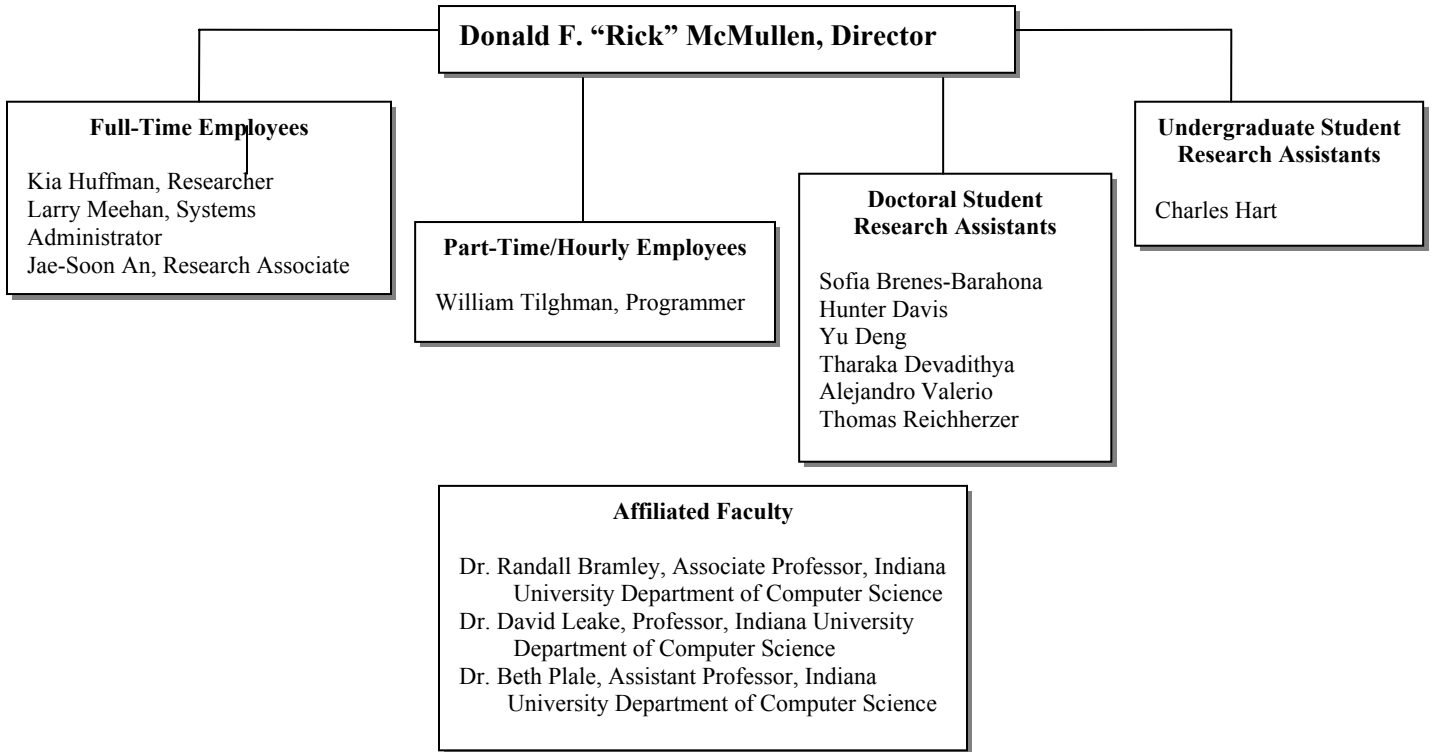

Advanced Network Management Lab

Community Grids Lab

Knowledge Acquisition and Projection Lab

Open Systems Lab

Visualization and Interactive Spaces Lab

PTL Fellows

Dr. Katy Borner, Assistant Professor of Information Science, Adjunct Assistant Professor of Informatics, Indiana University

Dr. David M. Kocejka, Associate Dean for Research, School of HPER, Indiana University

Dr. Sean Mooney, Assistant Professor, Department of Medical and Molecular Genetics, Indiana University School of Medicine

Dr. Yvonne Rogers, Professor of Informatics, Indiana University

Dr. Lenore Tedesco, Associate Professor of Geology and Director, Center for Earth and Environment Science, IUPUI