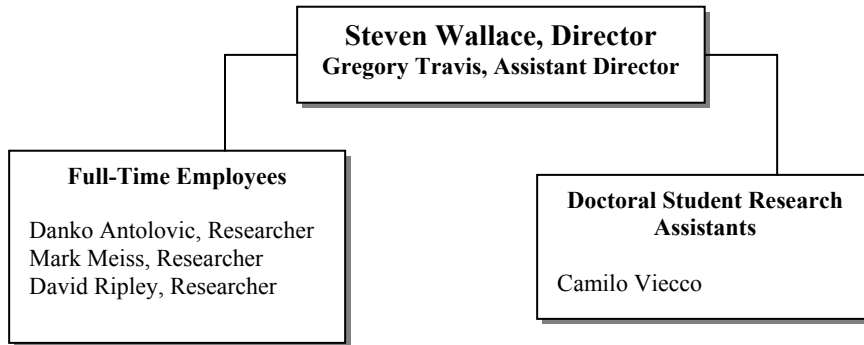

Advanced Network Management Lab

Community Grids Lab

Knowledge Acquisition and Projection Lab

Open Systems Lab

Visualization and Interactive Spaces Lab

PTL Fellows

Dr. Katy Borner, Assistant Professor of Information Science, Adjunct Assistant Professor of Informatics, Indiana University